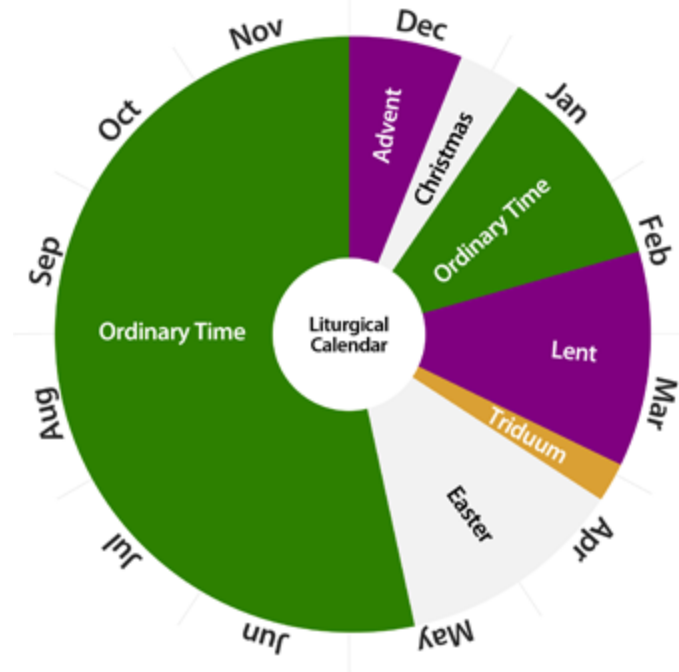

## Music at Wednesday Mass

The Liturgical Calendar begins every year during the month of November on the First Sunday of Advent and runs through to the Solemnity of Christ the King.

In each cycle of the Liturgical Calendar, you will find six Seasons:

- Advent
- Christmas
- Lent
- Triduum
- Easter
- Ordinary Time

During each Season there is a collection of music that goes along with it. Links to these seasonal songs are provided below. This will allow the school congregation to participate more fully during the Wednesday masses.